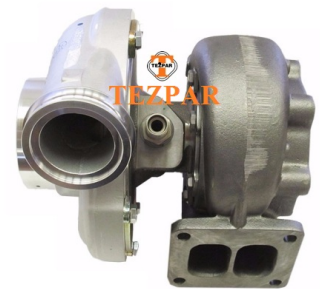

Man Fortuna Turbo
51091007786