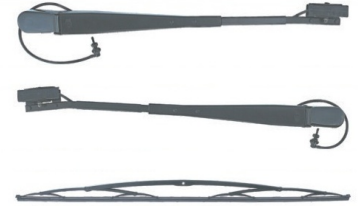

09TZ0324

Man Fortuna Wiper Mechanizm
Pin - Right

09TZ0325

Man Fortuna Wiper Mechanizm
Pin - Left

09TZ0328

Man Fortuna Wiper Water Nozzle

09TZ0360

Neoplan Starliner Wiper Arm Set