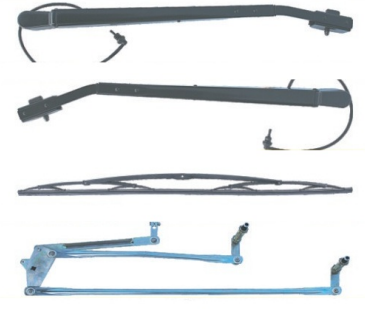

Temsa Safir Wiper / Complete

09TZ0212