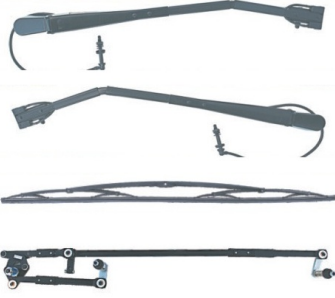

Temsa Prestij Wiper - Complete

09TZ0270