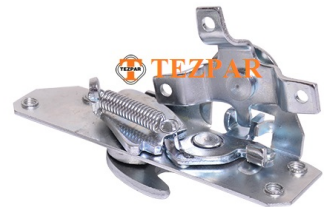

04TZ0150

0304 Flap Lock / Right

04TZ0151

0304 Flap Lock / Left

04TZ0152

0304 Flap Lock Response

04TZ0154

0304 Luggage Lock Wire Clips

04TZ0156

0304 Luggage Flap Handle

A3737550701

04TZ0165

0304 Bumper Lock

04TZ0180

0404 Luggage Handle

A3567500093

04TZ0199

0403 Flap Lock / Right

A0007500885

04TZ0200

0403 Flap Lock / Left

A0007500785

04TZ0201

**0403 Turismo Flap Lock
Response / Left**
A3567500132

04TZ0202

**0403 Turismo Flap Lock
Response / Right**
A3567500232

04TZ0204

**0403 Turismo Luggage Flap
Handle**
A3737550701

04TZ0210

0403 Bumper Lock - Complete

04TZ0211

0403 Bumper Lock
A6138930585