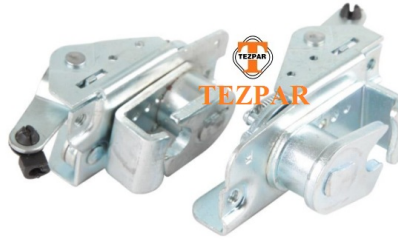

04TZ0470

Safir Plus Flap Handle

04TZ0471

Safir Plus Flap Handle Without
Led

04TZ0475

Safir Plus Round Lock - Long
Type

04TZ0502

Man Fortuna Flap Handle Orj
6020671

04TZ0503

Man Fortuna Luggage Handle /
Olcay

04TZ0507

Man Fortuna Luggage Flap Lock
- Right

04TZ0508

Man Fortuna Luggage Flap Lock
- Left

04TZ0509

Man Fortuna Luggage lock
Response

04TZ0512

Man Fortuna Bumper Lock
81971220041

04TZ0513

Man Fortuna Bumper Lock
Response

04TZ0514

Man Springly Lock - Big
81971160099

04TZ0515

Man Small Springly Lock - Small
81971160099