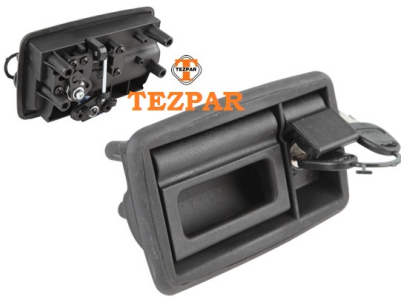

04TZ0212

0403 Bumper Lock - Spring
A6138930685

04TZ0217

**0403 Electrical Cabinet Lock
Mechanizm**
A6137500200

04TZ0219

**0403 Motor Flap Handle
Pineumatic / Olcay**
A6137500093

04TZ0220

0403 Motor Flap Handle / Olcay
A6137500093

04TZ0221

0403 Motor Flap Handle Lock

04TZ0223

0403 Motor Flap Lock Wire
A6137552888

04TZ0224

0403 Motor Flap Lock Wire Clips
A1089940060

04TZ0225

0403 Motor Flap Handle 00280
A6137500093

04TZ0226

0403 Motor Flap Handle - Pneumatic 00280P

04TZ0227

0403 Motor Flap Electrical Handle - Happich
6020658

04TZ0229

0403 Motor Flap Handle - Happich
602N162 / 6020578

04TZ0234

0403 Fridge Lock