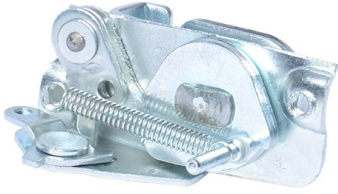

04TZ0250

**Travego Luggage Flap Lock /
Left**
A0007500550

04TZ0251