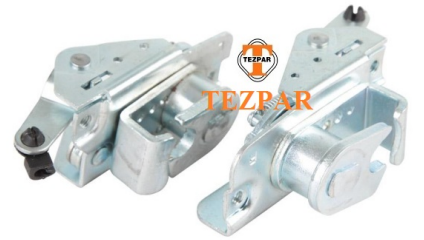

04TZ0503

Man Fortuna Luggage Handle /
Olcay

04TZ0507

Man Fortuna Luggage Flap Lock
- Right

04TZ0508

Man Fortuna Luggage Flap Lock
- Left

04TZ0509

Man Fortuna Luggage lock
Response

04TZ0512

Man Fortuna Bumper Lock
81971220041

04TZ0513

Man Fortuna Bumper Lock
Response

04TZ0514

Man Springly Lock - Big
81971160099

04TZ0515

Man Small Springly Lock - Small
81971160099