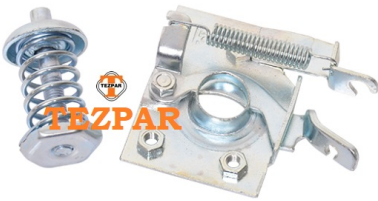

04TZ0202

**0403 Turismo Flap Lock
Response / Right**
A3567500232

04TZ0204

**0403 Turismo Luggage Flap
Handle**
A3737550701

04TZ0210

0403 Bumper Lock - Complete

04TZ0211

0403 Bumper Lock
A6138930585

04TZ0212

0403 Bumper Lock - Spring
A6138930685

04TZ0217

**0403 Electrical Cabinet Lock
Mechanizm**
A6137500200

04TZ0219

**0403 Motor Flap Handle
Pineumatic / Olcay**
A6137500093

04TZ0220

0403 Motor Flap Handle / Olcay
A6137500093