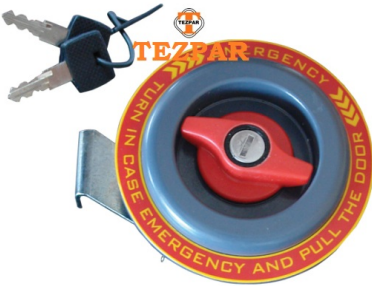

10TZ1275

**Electrical Door Steel Response
Bar - Chasis**

10TZ1280

**Door Cylinder Single Switch - 3
Pin**

10TZ1282

Door Cylinder Switch Set

10TZ1285

Emergency Door Control Button

10TZ1286

Emergency Door Control Button

10TZ1290

Emergency Door Control Valve - Outside

10TZ1291

Emergency Door Control Valve With Motor - Outside

10TZ1500

Manual Type Hurdle Ramp - Folding Type

10TZ1503

Manual Type Hurdle Ramp - Sled Type

23TZ0180

0403 Short Stopper With Screw

23TZ0181

0403 Long Stopper With Screw

23TZ0333

**Travego Stopper With Screw -
Exantric**