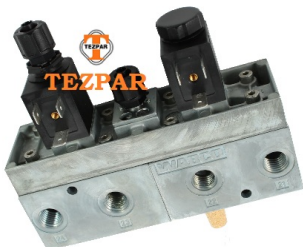

10TZ0177

0304 Door Cylinder Break Seal

10TZ0180

0303 Door Cylinder Pulley

10TZ0216

0304 Door Air Directional Valve
A6717640038

10TZ0217

0304 Door Air Directional Valve
Cover

10TZ0250

0403 Air Door Cylinder Set -
Bodo

10TZ0251

0403 Door Electrovalve Cylinder
- Single

10TZ0260

0403 Door Electrovalve
A0007603978

10TZ0265

0403 Door Electrovalve

10TZ0266

0403 Air Door Electrovalve
Switch

10TZ0267

0403 Air Door Valve Repair Kit

10TZ0270

0403 Door Air Directional Valve

10TZ0272

0403 Air Door Handle
A6137660001

10TZ0275

0403 Door Cylinder Arm Cover
A6137270188

10TZ0276

0403 Front Door Cylinder Up Cover
A6137270771

10TZ0277

0403 Rear Door Cylinder Up Cover
A6137370371

10TZ0280

0403 Door Cylinder Bush